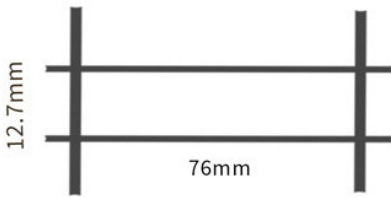

STORM FENCING

STORM SECURE

Mesh Aperture: 12.7 x 76mm
3mm horizontal and 4mm vertical

POSTS AND FIXINGS

Posts available in 3000mm only
Flush mounting system, pre-threaded for Spider Fixing clips

COLOUR

Charcoal ONLY

FENCE HEIGHT

 2200 mm Panels: 2500(w) x 2200(h)mm Post: 3000mm

STORM BOUNDARY

Mesh Aperture: 200 x 50mm
4mm horizontal and 4mm vertical

POSTS AND FIXINGS

Posts available in 2600mm or 1600mm only
Pre-threaded for Spider Fixing clips