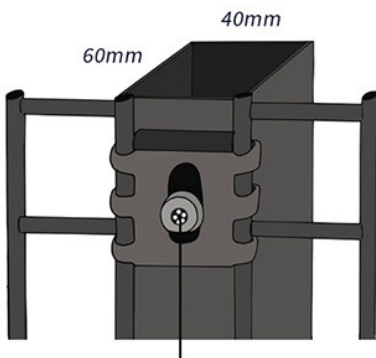

STORM FENCING

STORM SECURE

Mesh Aperture: 12.7 x 76mm
3mm horizontal and 4mm vertical

POSTS AND FIXINGS

Posts available in 3000mm only
Flush mounting system, pre-threaded for Spider Fixing clips

COLOUR

Charcoal ONLY

FENCE HEIGHT

 2200 mm Panels: 2500(w) x 2200(h)mm Post: 3000mm

STORM BOUNDARY

Mesh Aperture: 200 x 50mm
4mm horizontal and 4mm vertical

POSTS AND FIXINGS

Posts available in 2600mm or 1600mm only
Pre-threaded for Spider Fixing clips

COLOUR

Charcoal ONLY

FENCE HEIGHT

 2000 mm Panels: 2500(w) x 2030(h)mm Post: 2600mm

 1200 mm Panels: 2500(w) x 1230(h)mm Post: 1600mm

Angela Woodward

@palisadefencingcapetown

angela@ecofencecape.co.za