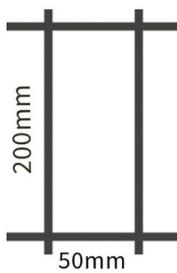

STORM FENCING

STORM SECURE

Mesh Aperture: 12.7 x 76mm
3mm horizontal and 4mm vertical

POSTS AND FIXINGS

Posts available in 3000mm only
Flush mounting system, pre-threaded for Spider Fixing clips

COLOUR

Charcoal ONLY

FENCE HEIGHT

 2200 mm Panels: 2500(w) x 2200(h)mm Post: 3000mm

STORM BOUNDARY

Mesh Aperture: 200 x 50mm
4mm horizontal and 4mm vertical

POSTS AND FIXINGS

Posts available in 2600mm or 1600mm only
Pre-threaded for Spider Fixing clips

COLOUR

Charcoal ONLY

FENCE HEIGHT

 2000 mm Panels: 2500(w) x 2030(h)mm Post: 2600mm

 1200 mm Panels: 2500(w) x 1230(h)mm Post: 1600mm

Angela Woodward

@palisadefencingcapetown

angela@ecofencecape.co.za