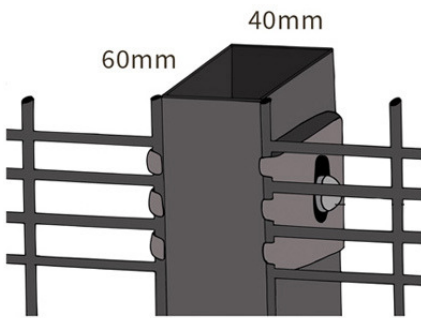

STORM FENCING

STORM SECURE

Mesh Aperture: 12.7 x 76mm
3mm horizontal and 4mm vertical

POSTS AND FIXINGS

Posts available in 3000mm only
Flush mounting system, pre-threaded for Spider Fixing clips

COLOUR

Charcoal ONLY

FENCE HEIGHT

 2200 mm Panels: 2500(w) x 2200(h)mm Post: 3000mm

STORM BOUNDARY

Mesh Aperture: 200 x 50mm
4mm horizontal and 4mm vertical

POSTS AND FIXINGS

Posts available in 2600mm or 1600mm only
Pre-threaded for Spider Fixing clips

COLOUR

Charcoal ONLY

FENCE HEIGHT

 2000 mm Panels: 2500(w) x 2030(h)mm Post: 2600mm

 1200 mm Panels: 2500(w) x 1230(h)mm Post: 1600mm

Angela Woodward

@palisadefencingcapetown

angela@ecofencecape.co.za